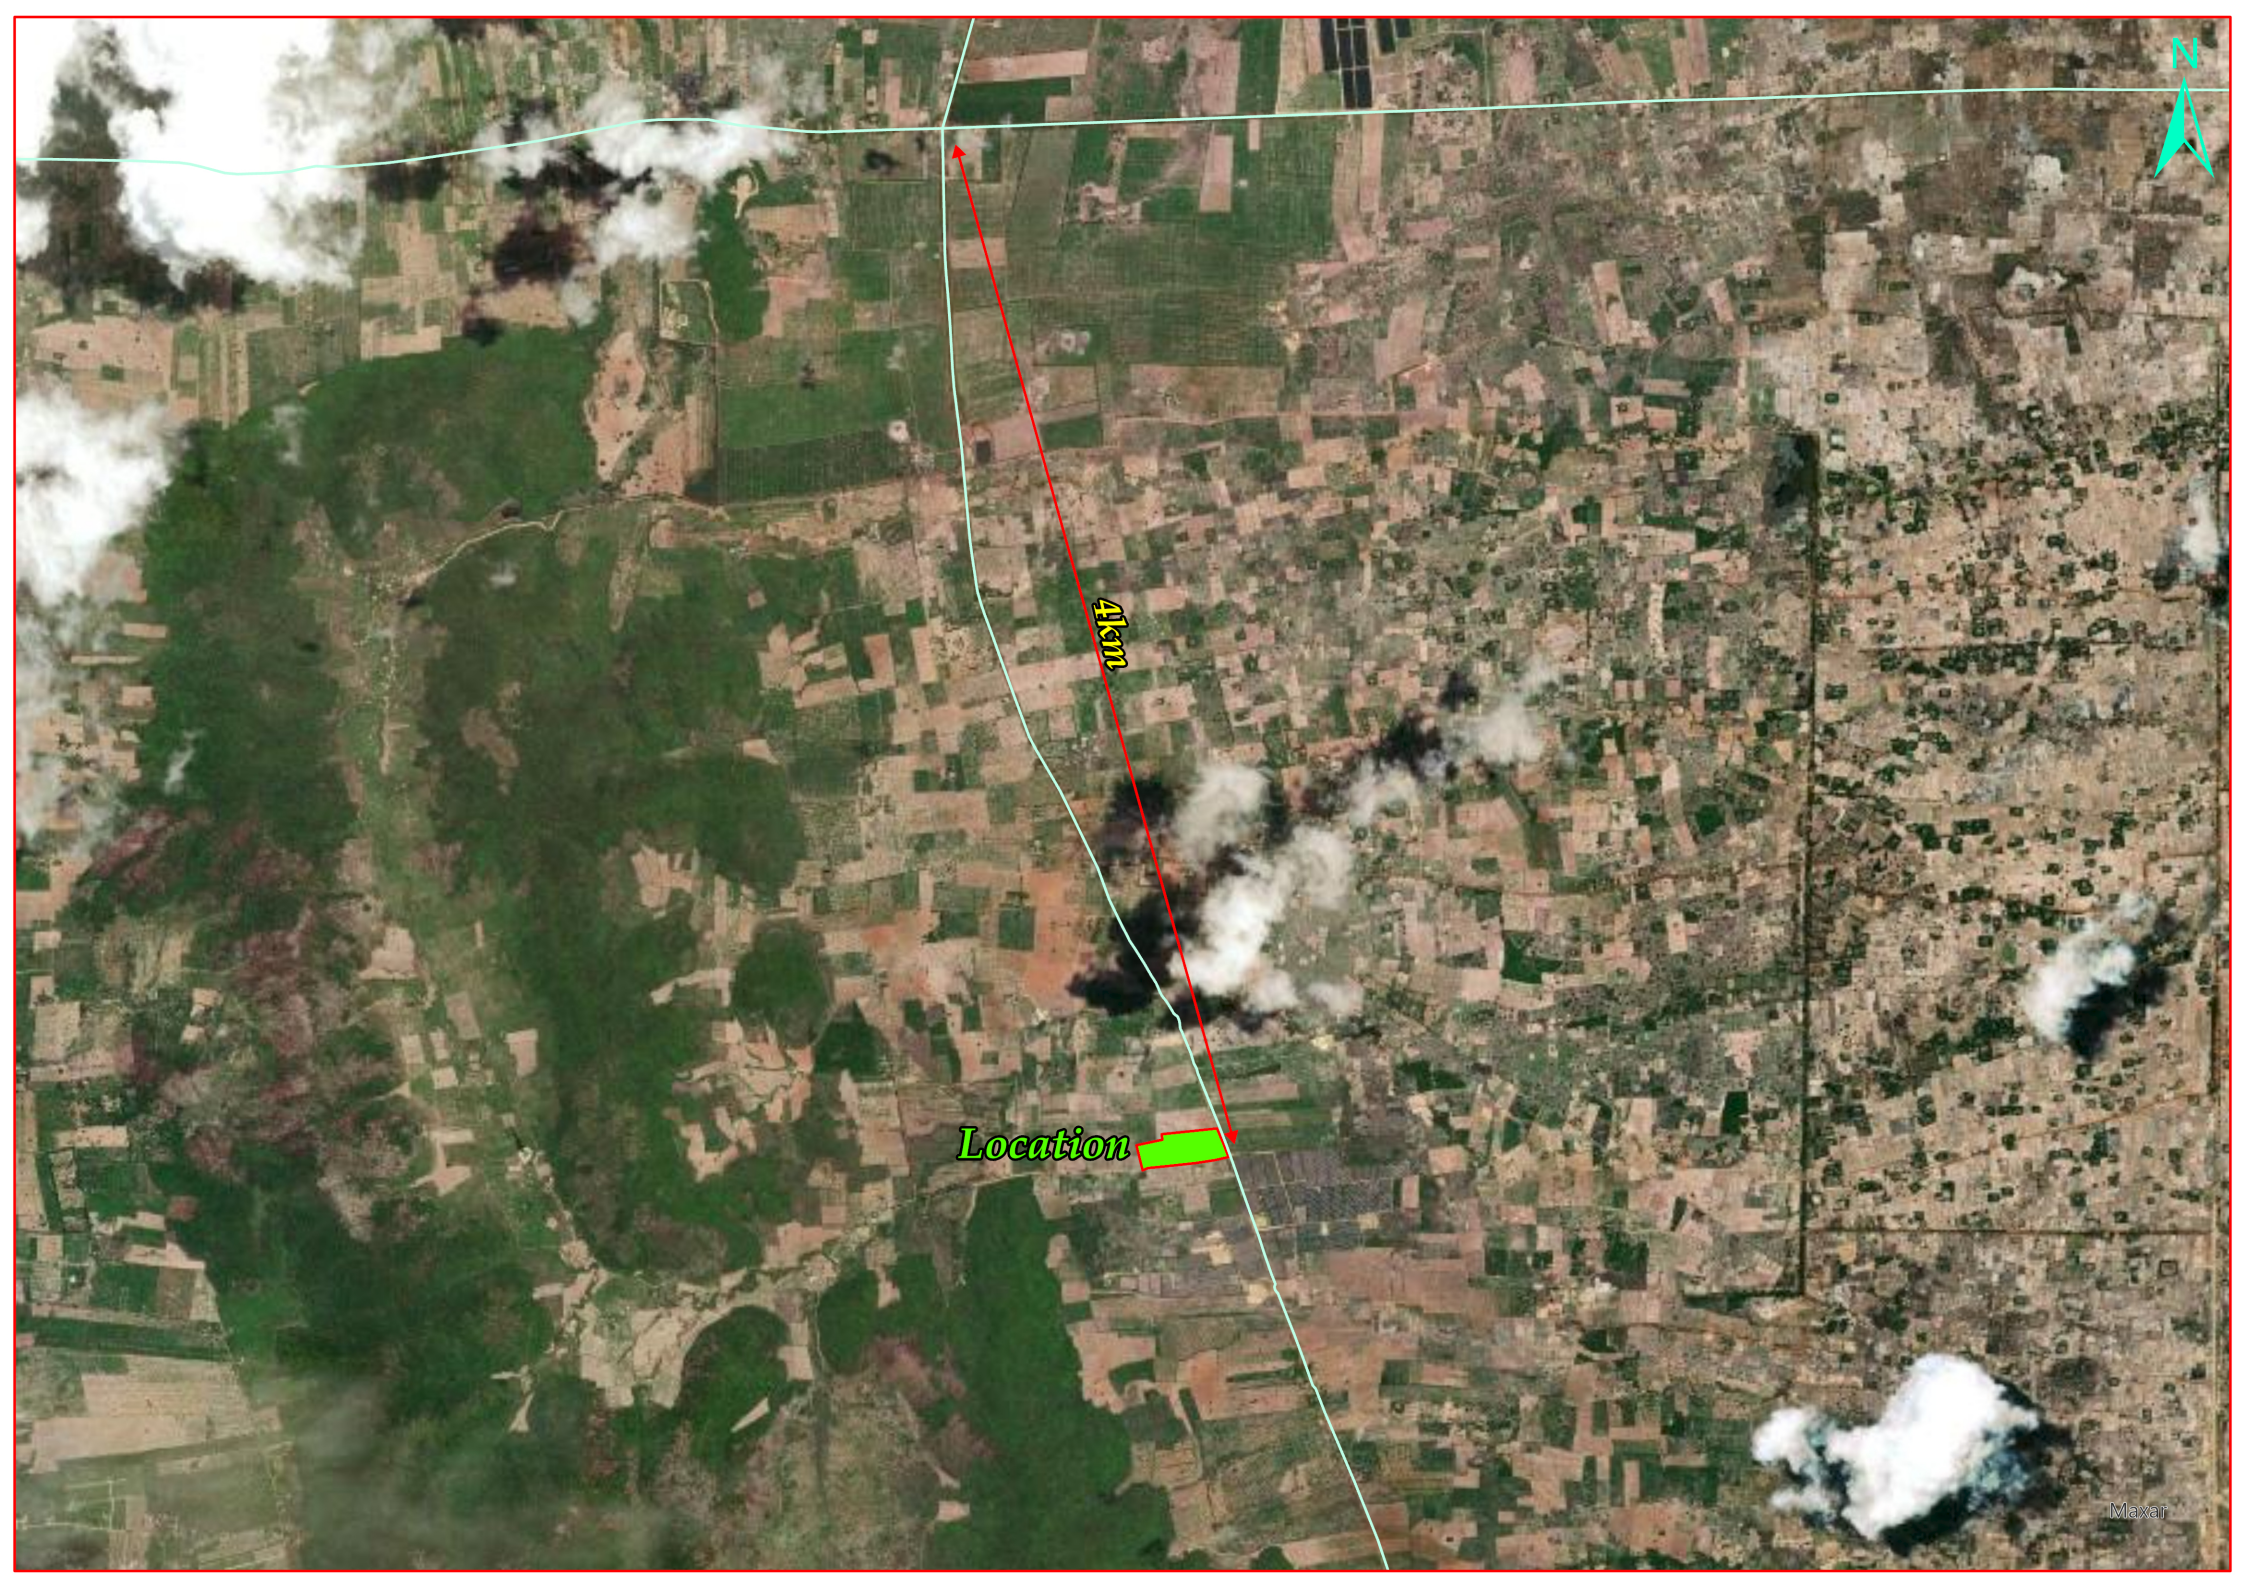

National Road No.43

National Road No.41

National Road No.3

Dang Tong Thmey Market

Milestone No. 119

30km

12km

Location

Durian Roundabout

Railway

National Road No.33

4km

Location

National Road No.41
National Road No.43

Dang Tong Thmey Market

Milestone No. 119

National Road No.3

12km

Location

Scale: 1:2,700

Maxar