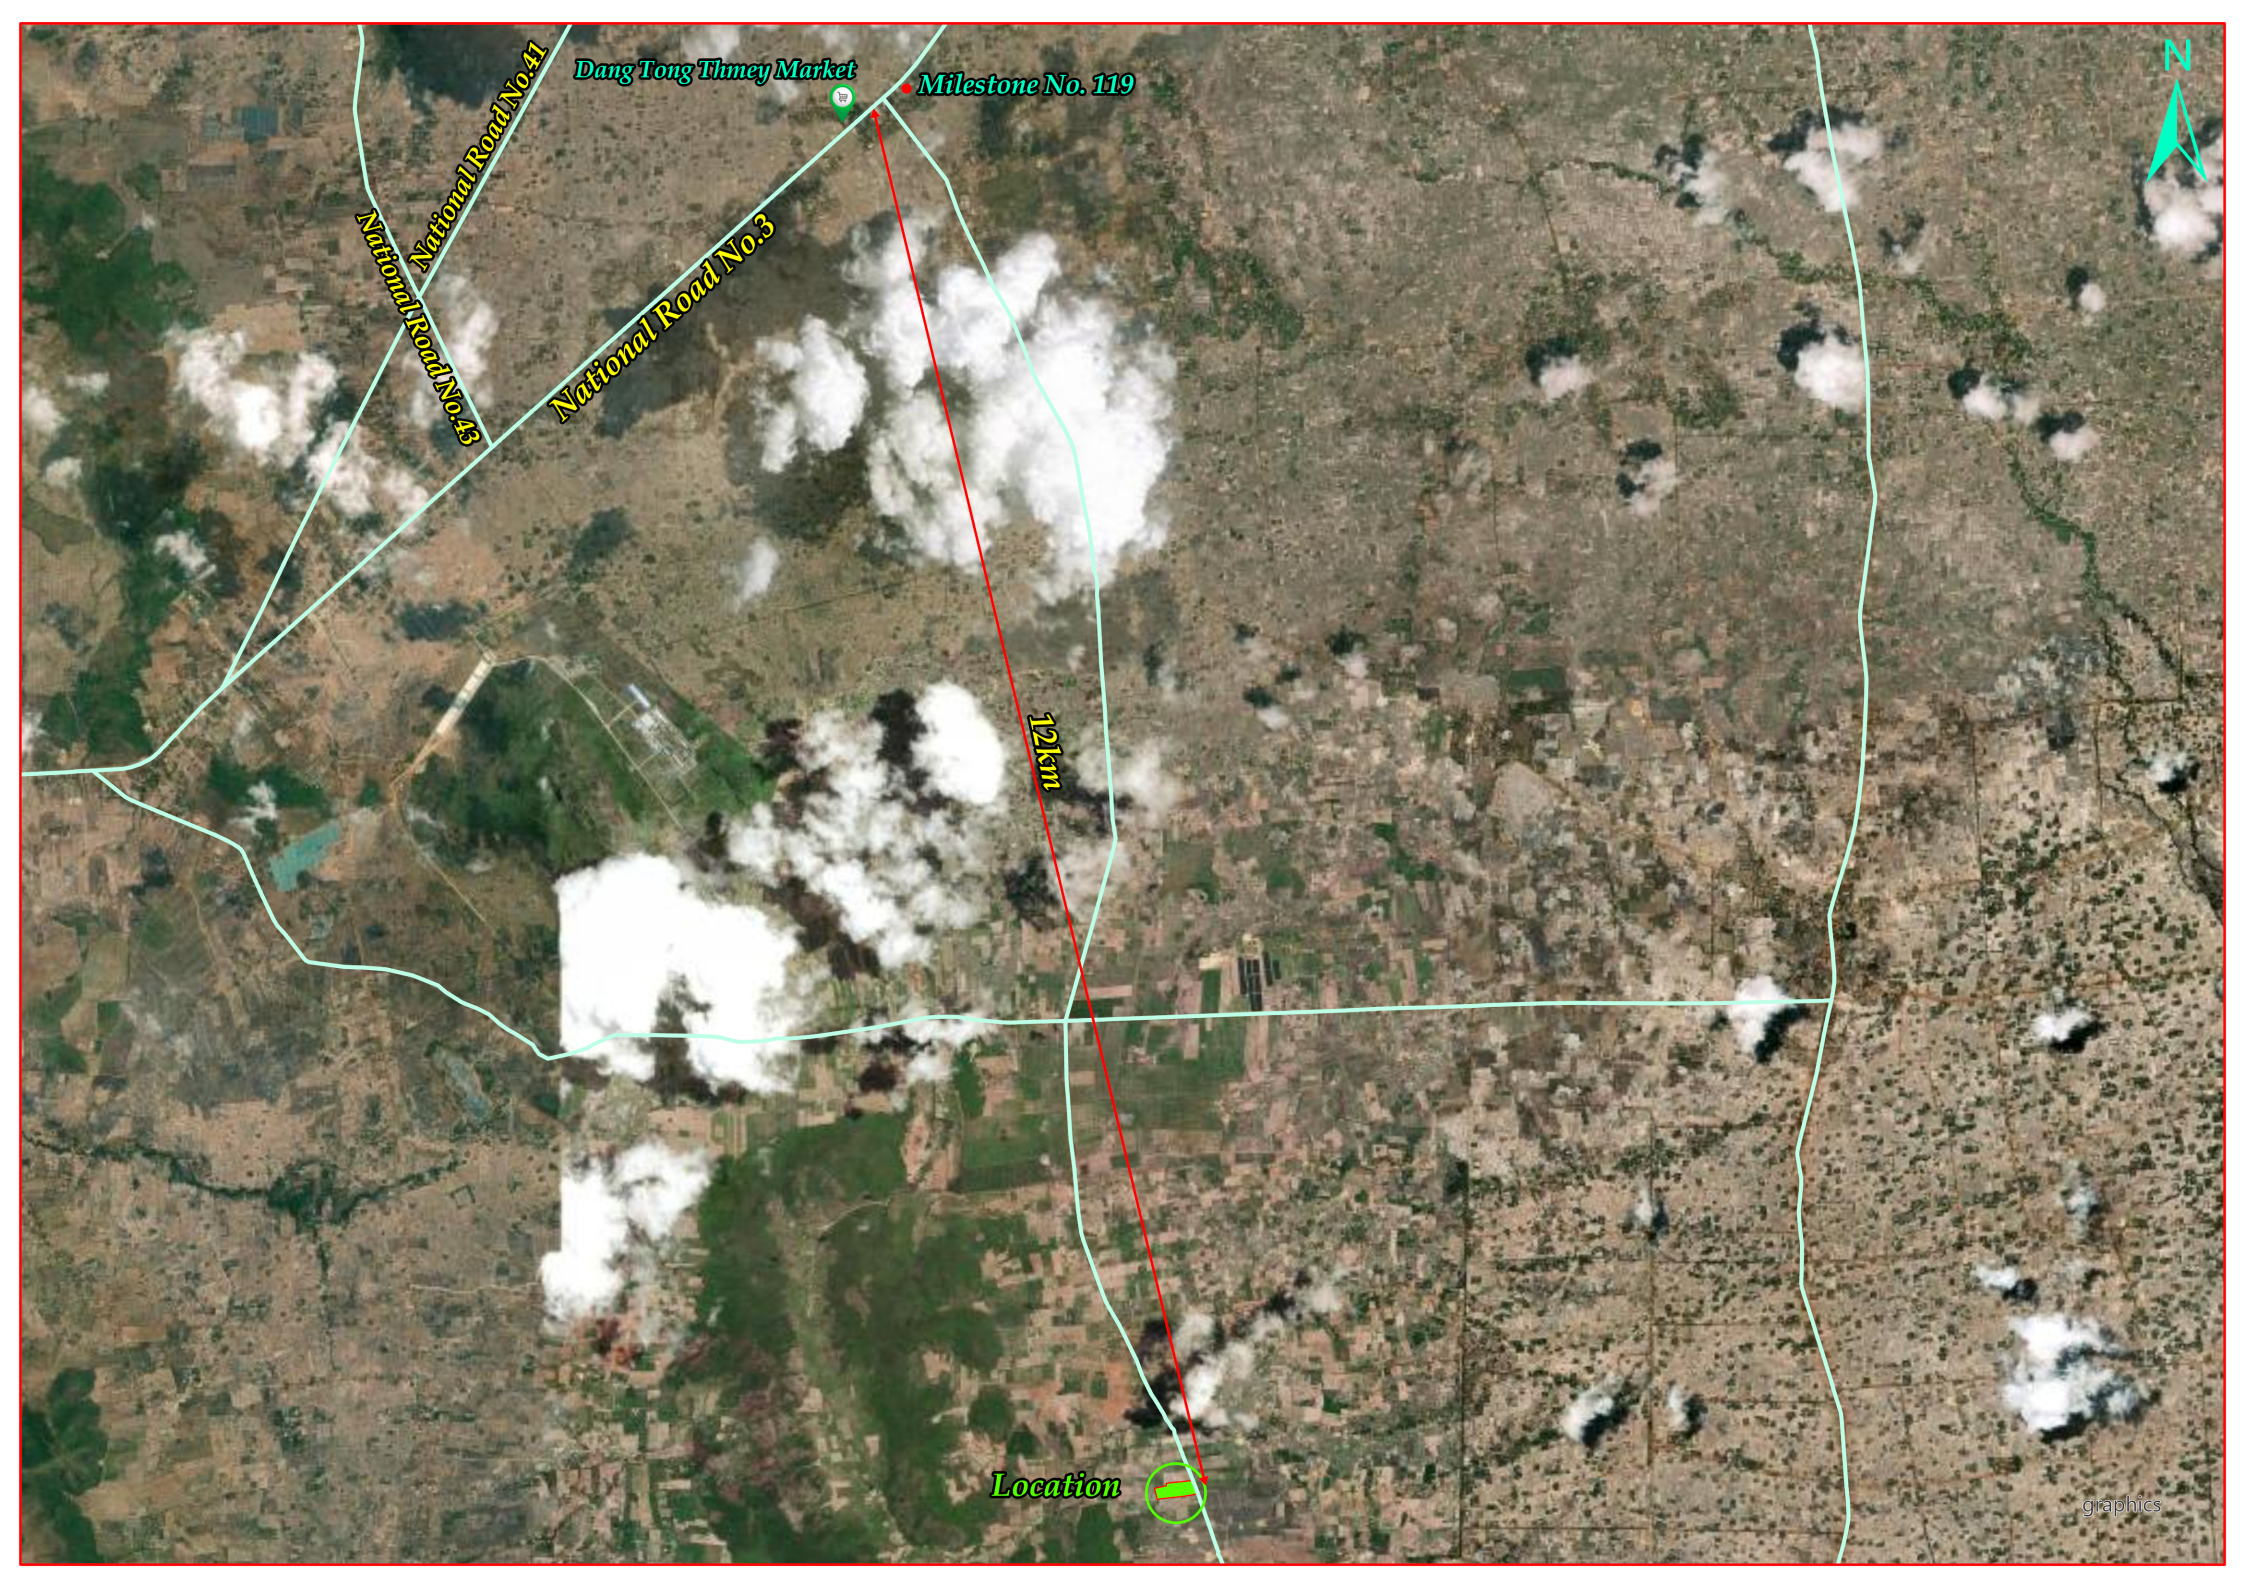

National Road No.43

National Road No.41

National Road No.3

Dang Tong Thmey Market

Milestone No. 119

30km

12km

Location

Durian Roundabout

Railway

National Road No.33

4km

Location

National Road No.41
National Road No.43

Dang Tong Thmey Market

Milestone No. 119

National Road No.3

12km

Location

Scale: 1:2,700

Maxar